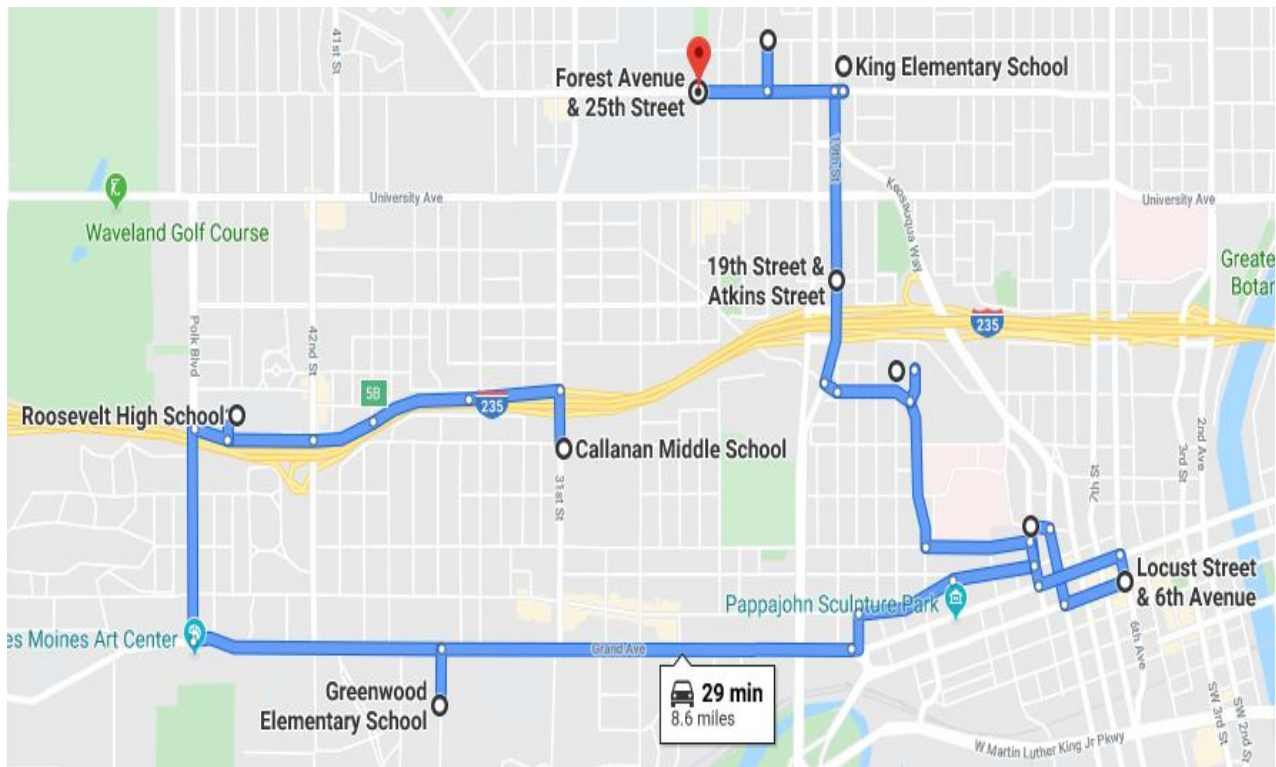

Callanan Late Bus @5:15

Callanan Middle School: 5:15

Roosevelt High School: 5:20

Greenwood Elementary: 5:25

10th & Pleasant: 5:29

6th and Locust: 5:31

Edmunds Elementary: 5:33

19th & Atkins: 5:36

King Elementary: 5:38

22nd & Clark: 5:40

22nd & Forest: 5:42

25th & Forest: 5:44

*Times are approximate based on traffic